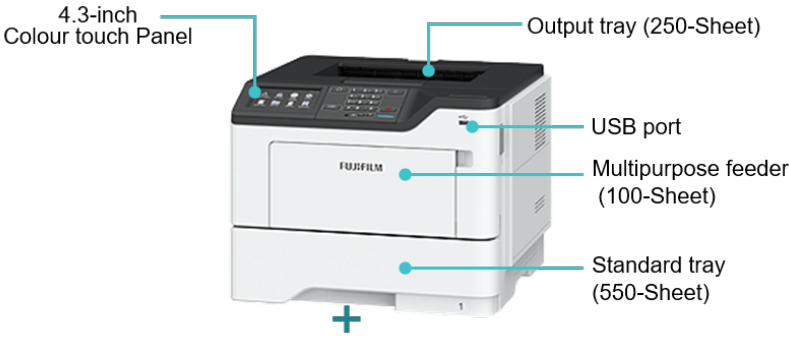

- Optional 250-sheet tray*
- Optional 550-sheet tray*
- Optional 550-sheet Lockable tray*

* : Up to 3 stages can be added. (Different types of trays can be combined)

Specifications

Printing	
Display	4.3-inch (10.9 cm) Colour touch screen
Print Speed: Up to	Black: 47 ppm (A4)
Time to First Page: As fast as	Black: 6 seconds
Print Resolution	Black: 1200 Image Quality, 1200 x 1200 dpi, 2400 Image Quality, 600 x 600 dpi
Memory	1024 MB
Hard Disk	Option available
Supplies	
Toner Cartridge Yields (up to)	25,000-page Ultra High Yield Cartridge
Imaging Unit Estimated Yield: Up to	60000 pages, based on 3 average letter/A4-size pages per print job and ~ 5% coverage
Cartridge(s) Shipping with Product	6,000-page Toner Cartridge
Paper Handling	
Included Paper Handling	550-Sheet Input, 100-Sheet Multipurpose Feeder, Integrated Duplex, 250-Sheet Output Bin
Optional Paper Handling	250-Sheet Tray, 550-Sheet Tray, 550-Sheet Lockable Tray
Paper Input Capacity: Up to	Standard: 650 pages 75 gsm / Maximum: 2300 pages 75 gsm
Paper Output Capacity: Up to	250 pages 75 gsm
Media Types Supported	Card Stock, Envelopes, Paper Labels, Plain Paper, Transparencies
Media Sizes Supported	A6, Oficio, 7 3/4 Envelope, 9 Envelope, JIS-B5, A4, Legal, A5, Letter, Statement, Executive, Universal, DL Envelope, Folio, 10 Envelope
General Information	
Standard Ports	One Internal Card Slot, Rear USB 2.0 Specification Hi-Speed Certified (Type B), Gigabit Ethernet (10/100/1000), Front USB 2.0 Specification Hi-Speed Certified port (Type A), Rear USB 2.0 Specification Hi-Speed Certified Port (Type A)
Wi-Fi	Option available (802.11 a/b/g/n/ac Wireless)
Noise Level: Operating	Print: 56 dBA
Specified Operating Environment* ¹	Humidity: 8 to 80% ² Relative Humidity, Temperature: 10 to 32°C ³ (excluding faults caused by condensation)
Size (mm - H x W x D) / Weight (kg)	303 x 399 x 374 mm / 16.1 kg