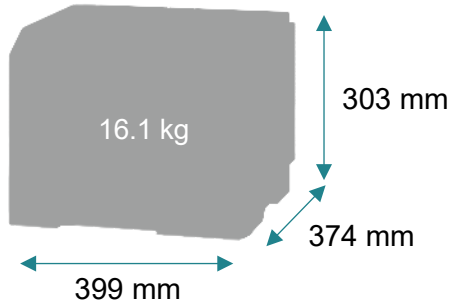

- Optional 250-sheet tray*
- Optional 550-sheet tray*
- Optional 550-sheet Lockable tray*

* : Up to 3 stages can be added. (Different types of trays can be combined)

Specifications

Printing	
Display	4.3-inch (10.9 cm) Colour touch screen
Print Speed: Up to	Black: 47 ppm (A4)
Time to First Page: As fast as	Black: 6 seconds
Print Resolution	Black: 1200 Image Quality, 1200 x 1200 dpi, 2400 Image Quality, 600 x 600 dpi
Memory	1024 MB
Hard Disk	Option available
Supplies	
Toner Cartridge Yields (up to)	25,000-page Ultra High Yield Cartridge
Imaging Unit Estimated Yield: Up to	60000 pages, based on 3 average letter/A4-size pages per print job and ~ 5% coverage
Cartridge(s) Shipping with Product	6,000-page Toner Cartridge
Paper Handling	
Included Paper Handling	550-Sheet Input, 100-Sheet Multipurpose Feeder, Integrated Duplex, 250-Sheet Output Bin
Optional Paper Handling	250-Sheet Tray, 550-Sheet Tray, 550-Sheet Lockable Tray
Paper Input Capacity: Up to	Standard: 650 pages 75 gsm / Maximum: 2300 pages 75 gsm
Paper Output Capacity: Up to	250 pages 75 gsm
Media Types Supported	Card Stock, Envelopes, Paper Labels, Plain Paper, Transparencies
Media Sizes Supported	A6, Oficio, 7 3/4 Envelope, 9 Envelope, JIS-B5, A4, Legal, A5, Letter, Statement, Executive, Universal, DL Envelope, Folio, 10 Envelope
General Information	
Standard Ports	One Internal Card Slot, Rear USB 2.0 Specification Hi-Speed Certified (Type B), Gigabit Ethernet (10/100/1000), Front USB 2.0 Specification Hi-Speed Certified port (Type A), Rear USB 2.0 Specification Hi-Speed Certified Port (Type A)
Wi-Fi	Option available (802.11 a/b/g/n/ac Wireless)
Noise Level: Operating	Print: 56 dBA
Specified Operating Environment* ¹	Humidity: 8 to 80% ² Relative Humidity, Temperature: 10 to 32°C ³ (excluding faults caused by condensation)
Size (mm - H x W x D) / Weight (kg)	303 x 399 x 374 mm / 16.1 kg