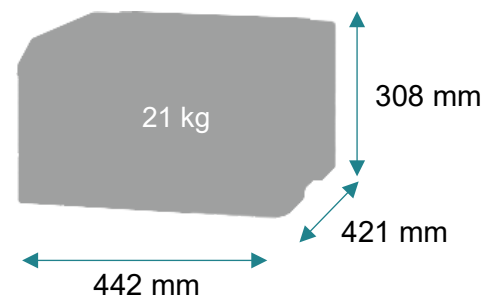

## Specifications

Printing	
Display	2.4-inch (6 cm) Colour LCD display
Print Speed: Up to	Black: 33 ppm (A4) / Colour: 33 ppm (A4)
Time to First Page: As fast as	Black: 7.5 seconds / Colour: 7.5 seconds
Print Resolution	Black: 1200 x 1200 dpi, 4800 Colour Quality (2400 x 600 dpi) / Colour: 1200 x 1200 dpi, 4800 Colour Quality (2400 x 600 dpi)
Memory	1024 MB
Hard Disk	Not Available
Supplies	
Toner Cartridge Yields (up to)	7,000-page Colour (CMY) Ultra High Yield Cartridges, 10,500-page Black Ultra High Yield Cartridge
Imaging kit Estimated Yield: Up to	125,000 pages, based on 3 average letter/A4-size pages per print job and ~ 5% coverage
Cartridge(s) Shipping with Product	2,000-page Colour (CMY) Toner Cartridges, 3,000-page Black Toner Cartridge
Paper Handling	
Included Paper Handling	250-Sheet Input, 125-Sheet Output Bin, Integrated Duplex, Single-Sheet Manual Feed
Optional Paper Handling	550-Sheet Tray, 650-Sheet Duo Tray
Paper Input Capacity: Up to	Standard: 250+1 pages 75 gsm / Maximum: 1450+1 pages 75 gsm
Paper Output Capacity: Up to	125 pages 75 gsm
Media Types Supported	Card Stock, Envelopes, Paper Labels, Plain Paper, Vinyl Labels
Media Sizes Supported	A6, Oficio, 7 3/4 Envelope, 9 Envelope, JIS-B5, A4, Legal, A5, Hagaki Card, Letter, B5 Envelope, Statement, C5 Envelope, Executive, Universal, DL Envelope, Folio, 10 Envelope
General Information	
Standard Ports	USB 2.0 Specification Hi-Speed Certified (Type B), Gigabit Ethernet (10/100/1000), Front USB 2.0 Specification Hi-Speed Certified port (Type A)
Wi-Fi	Option Available (802.11 a/b/g/n/ac Wireless)
Noise Level: Operating	Print: 50 dBA
Specified Operating Environment <sup>*1</sup>	Humidity: 8 to 80% <sup>*2</sup> Relative Humidity, Temperature: 10 to 32°C <sup>*3</sup> (excluding faults caused by condensation)
Size (mm - H x W x D) / Weight (kg)	308 x 442 x 421 mm / 21 kg