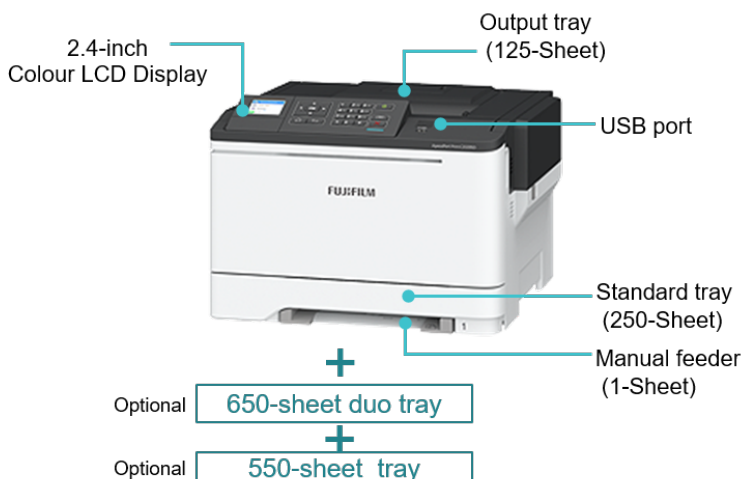

Ecology

- Standard two-sided printing saves paper
- Supports ECO mode for easy presetting of features that save paper and toner